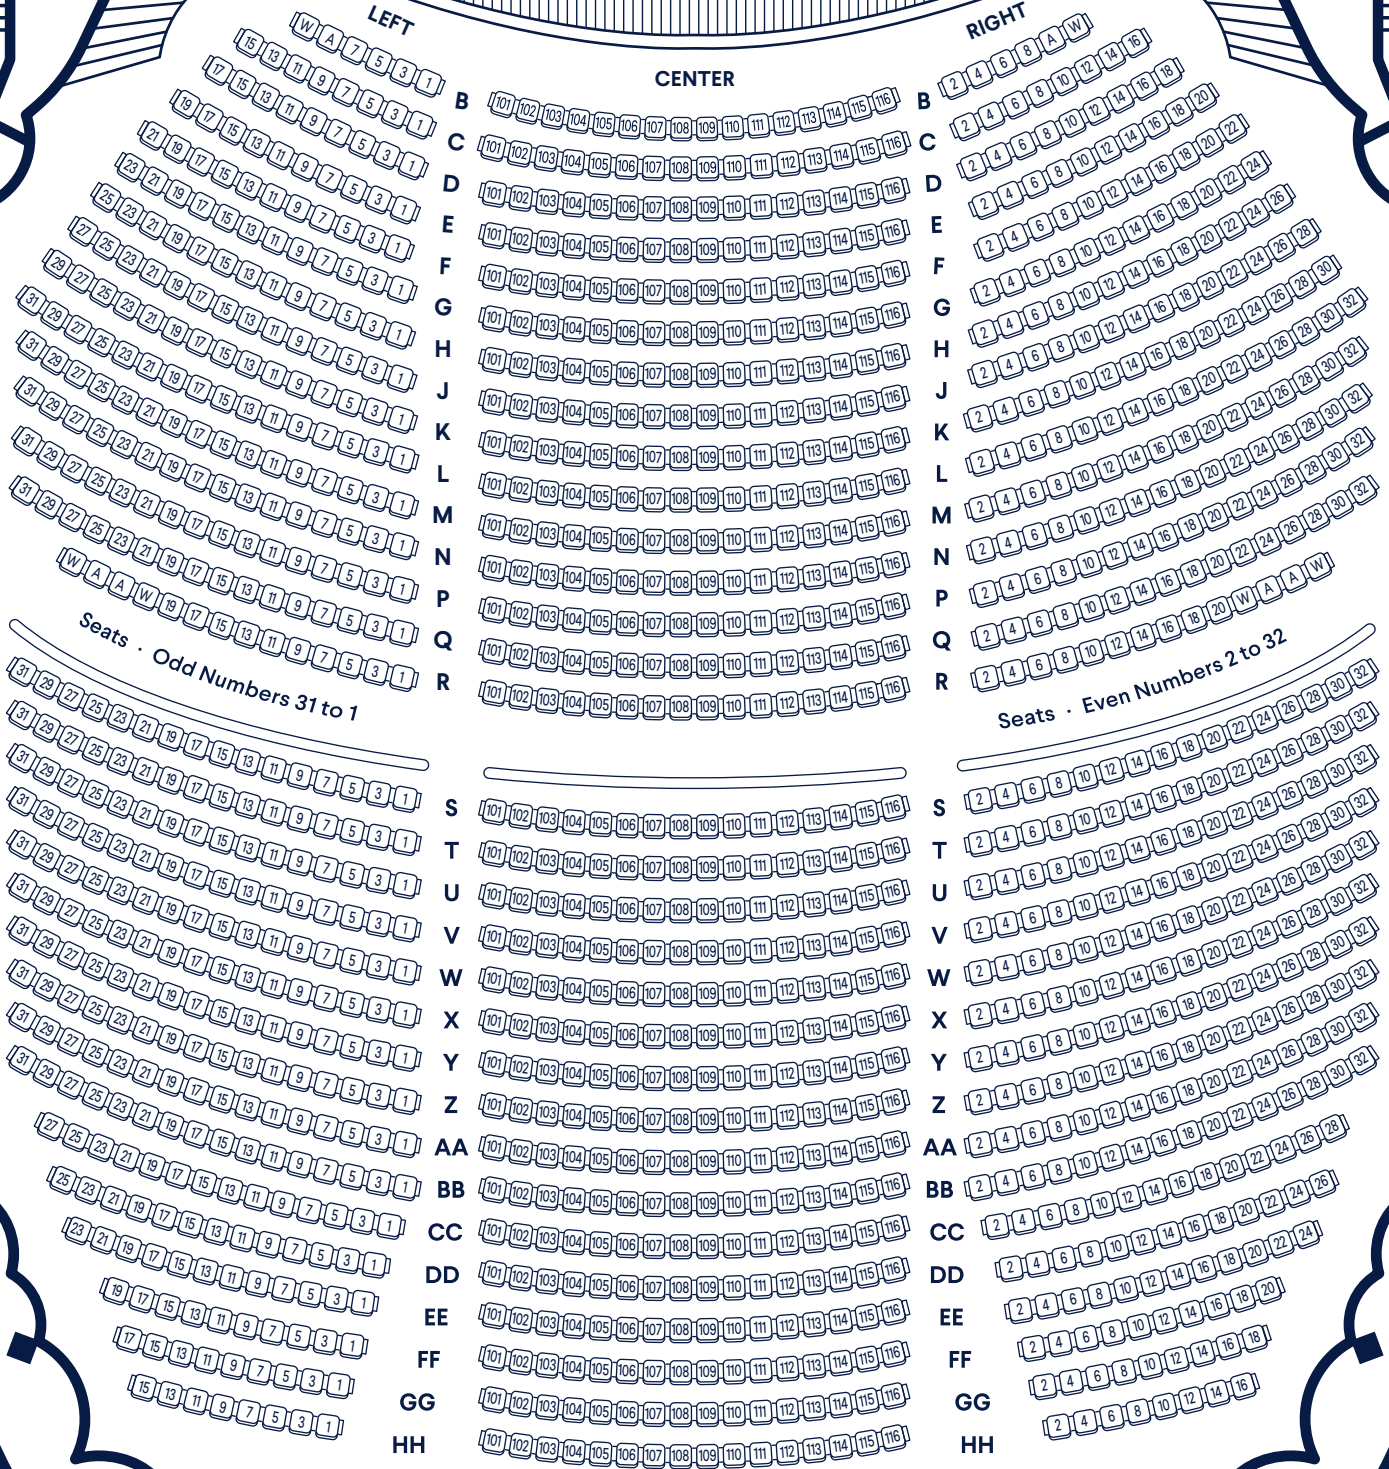

JOSEPH MEYERHOFF SYMPHONY HALL
ORCHESTRA (MAIN LEVEL)

STAGE

LEFT

RIGHT

CENTER

Seats · Odd Numbers 31 to 1

Seats · Even Numbers 2 to 32

Seats in rows B & C are subject to stage extensions.
 Patrons seated in these seats may need to be resealed.

♿ Wheelchair seating available on Rows B and R. **W** denotes space for wheelchair, **A** denotes seat for companion.
 Please note there is no Row "A", "I", or "O".

GRAND TIER

GRAND TIER LEFT BOX A

GRAND TIER LEFT BOX B

GRAND TIER LEFT BOX C

GRAND TIER LEFT BOX D

GRAND TIER LEFT BOX E

GRAND TIER LEFT BOX F

GRAND TIER LEFT BOX G

GRAND TIER LEFT

GRAND TIER RIGHT BOX A

GRAND TIER RIGHT BOX B