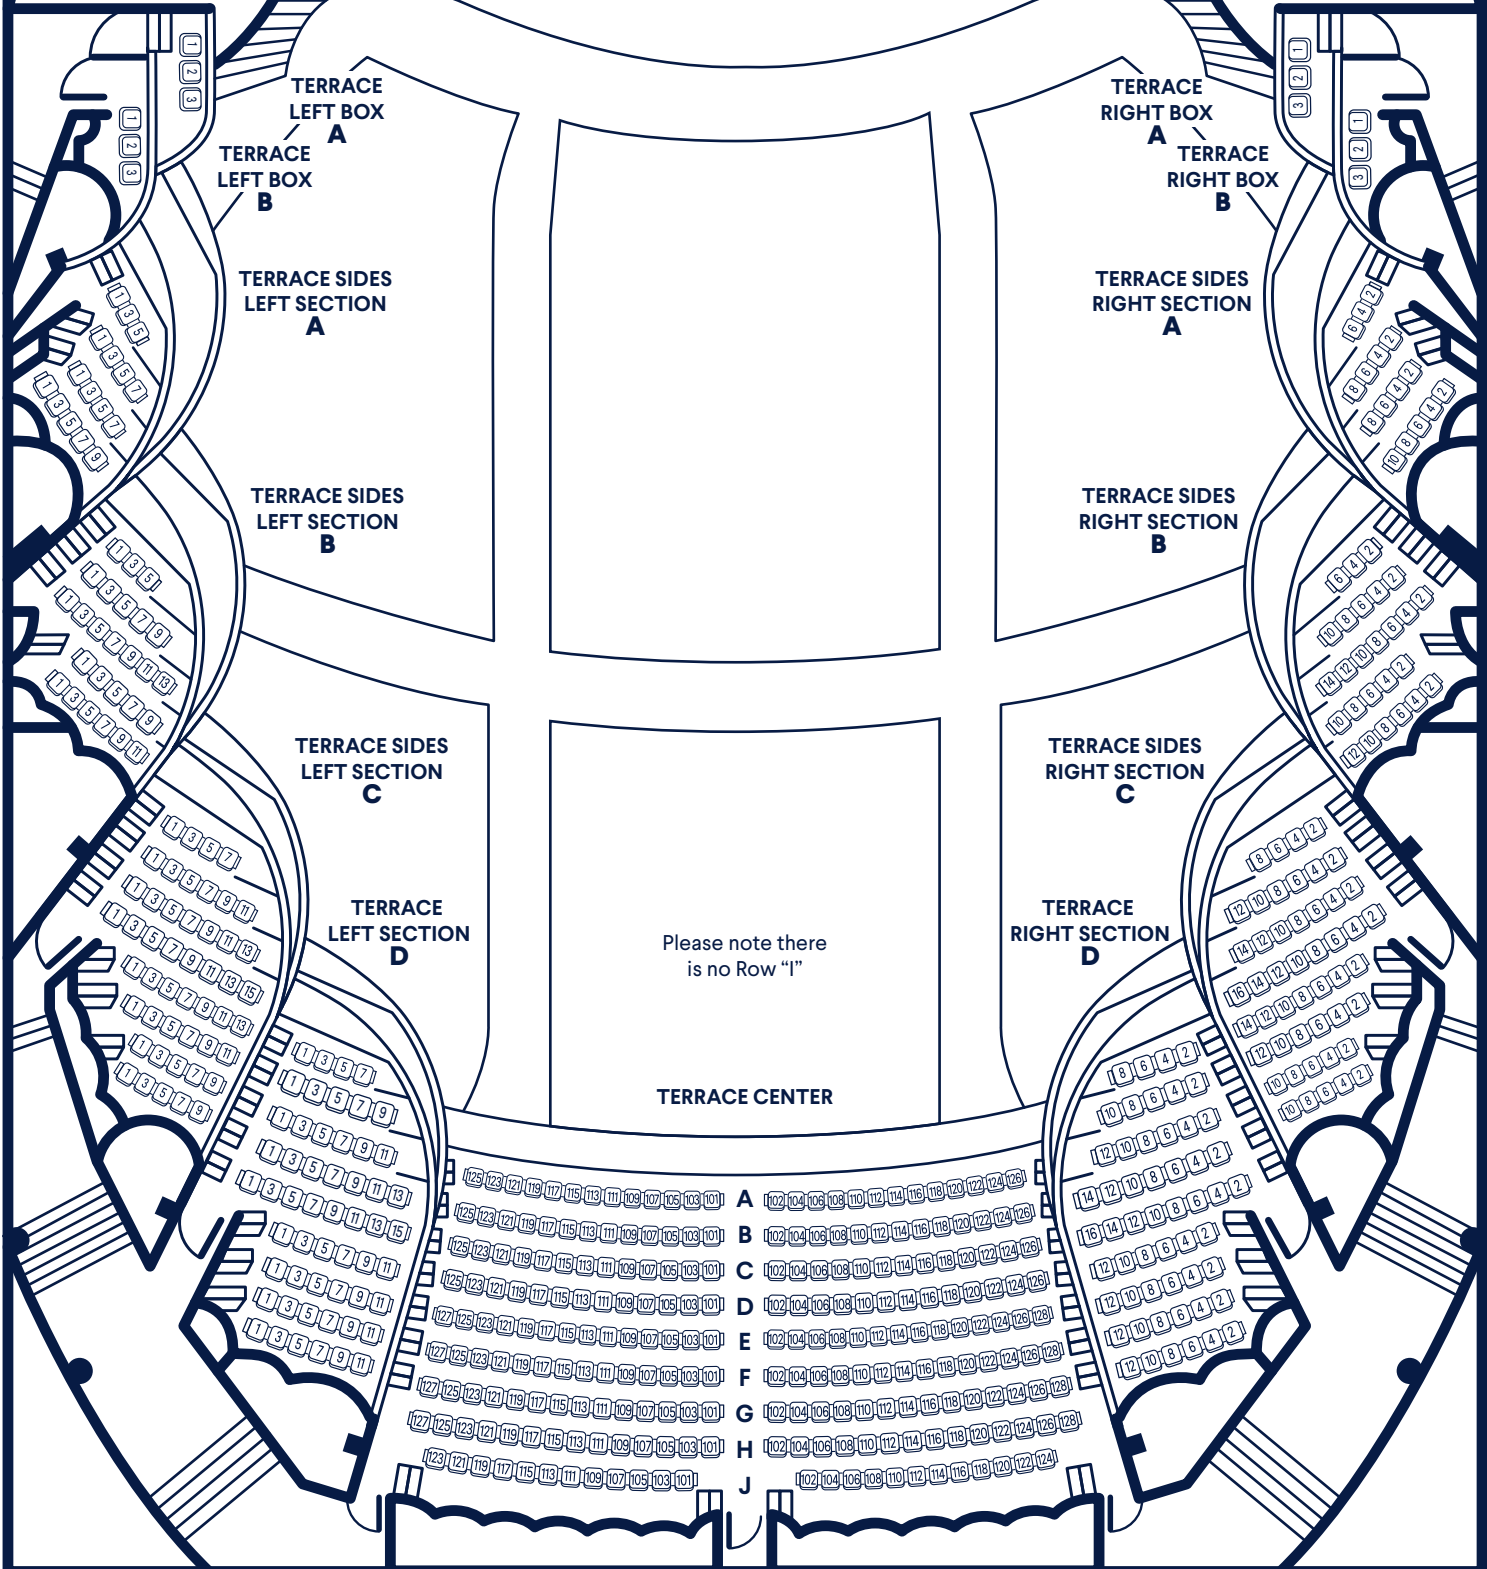

TERRACE

STAGE

Please note there is no Row "I"

TERRACE CENTER

TERRACE LEFT BOX A
TERRACE LEFT BOX B

TERRACE SIDES LEFT SECTION A

TERRACE SIDES LEFT SECTION B

TERRACE SIDES LEFT SECTION C

TERRACE LEFT SECTION D

TERRACE RIGHT BOX A
TERRACE RIGHT BOX B

TERRACE SIDES RIGHT SECTION A

TERRACE SIDES RIGHT SECTION B

TERRACE SIDES RIGHT SECTION C

TERRACE RIGHT SECTION D

- A 102 104 106 108 110 112 114 116 118 120 122 124 126
- B 102 104 106 108 110 112 114 116 118 120 122 124 126
- C 102 104 106 108 110 112 114 116 118 120 122 124 126
- D 102 104 106 108 110 112 114 116 118 120 122 124 126
- E 102 104 106 108 110 112 114 116 118 120 122 124 126
- F 102 104 106 108 110 112 114 116 118 120 122 124 126
- G 102 104 106 108 110 112 114 116 118 120 122 124 126
- H 102 104 106 108 110 112 114 116 118 120 122 124 126
- J 102 104 106 108 110 112 114 116 118 120 122 124