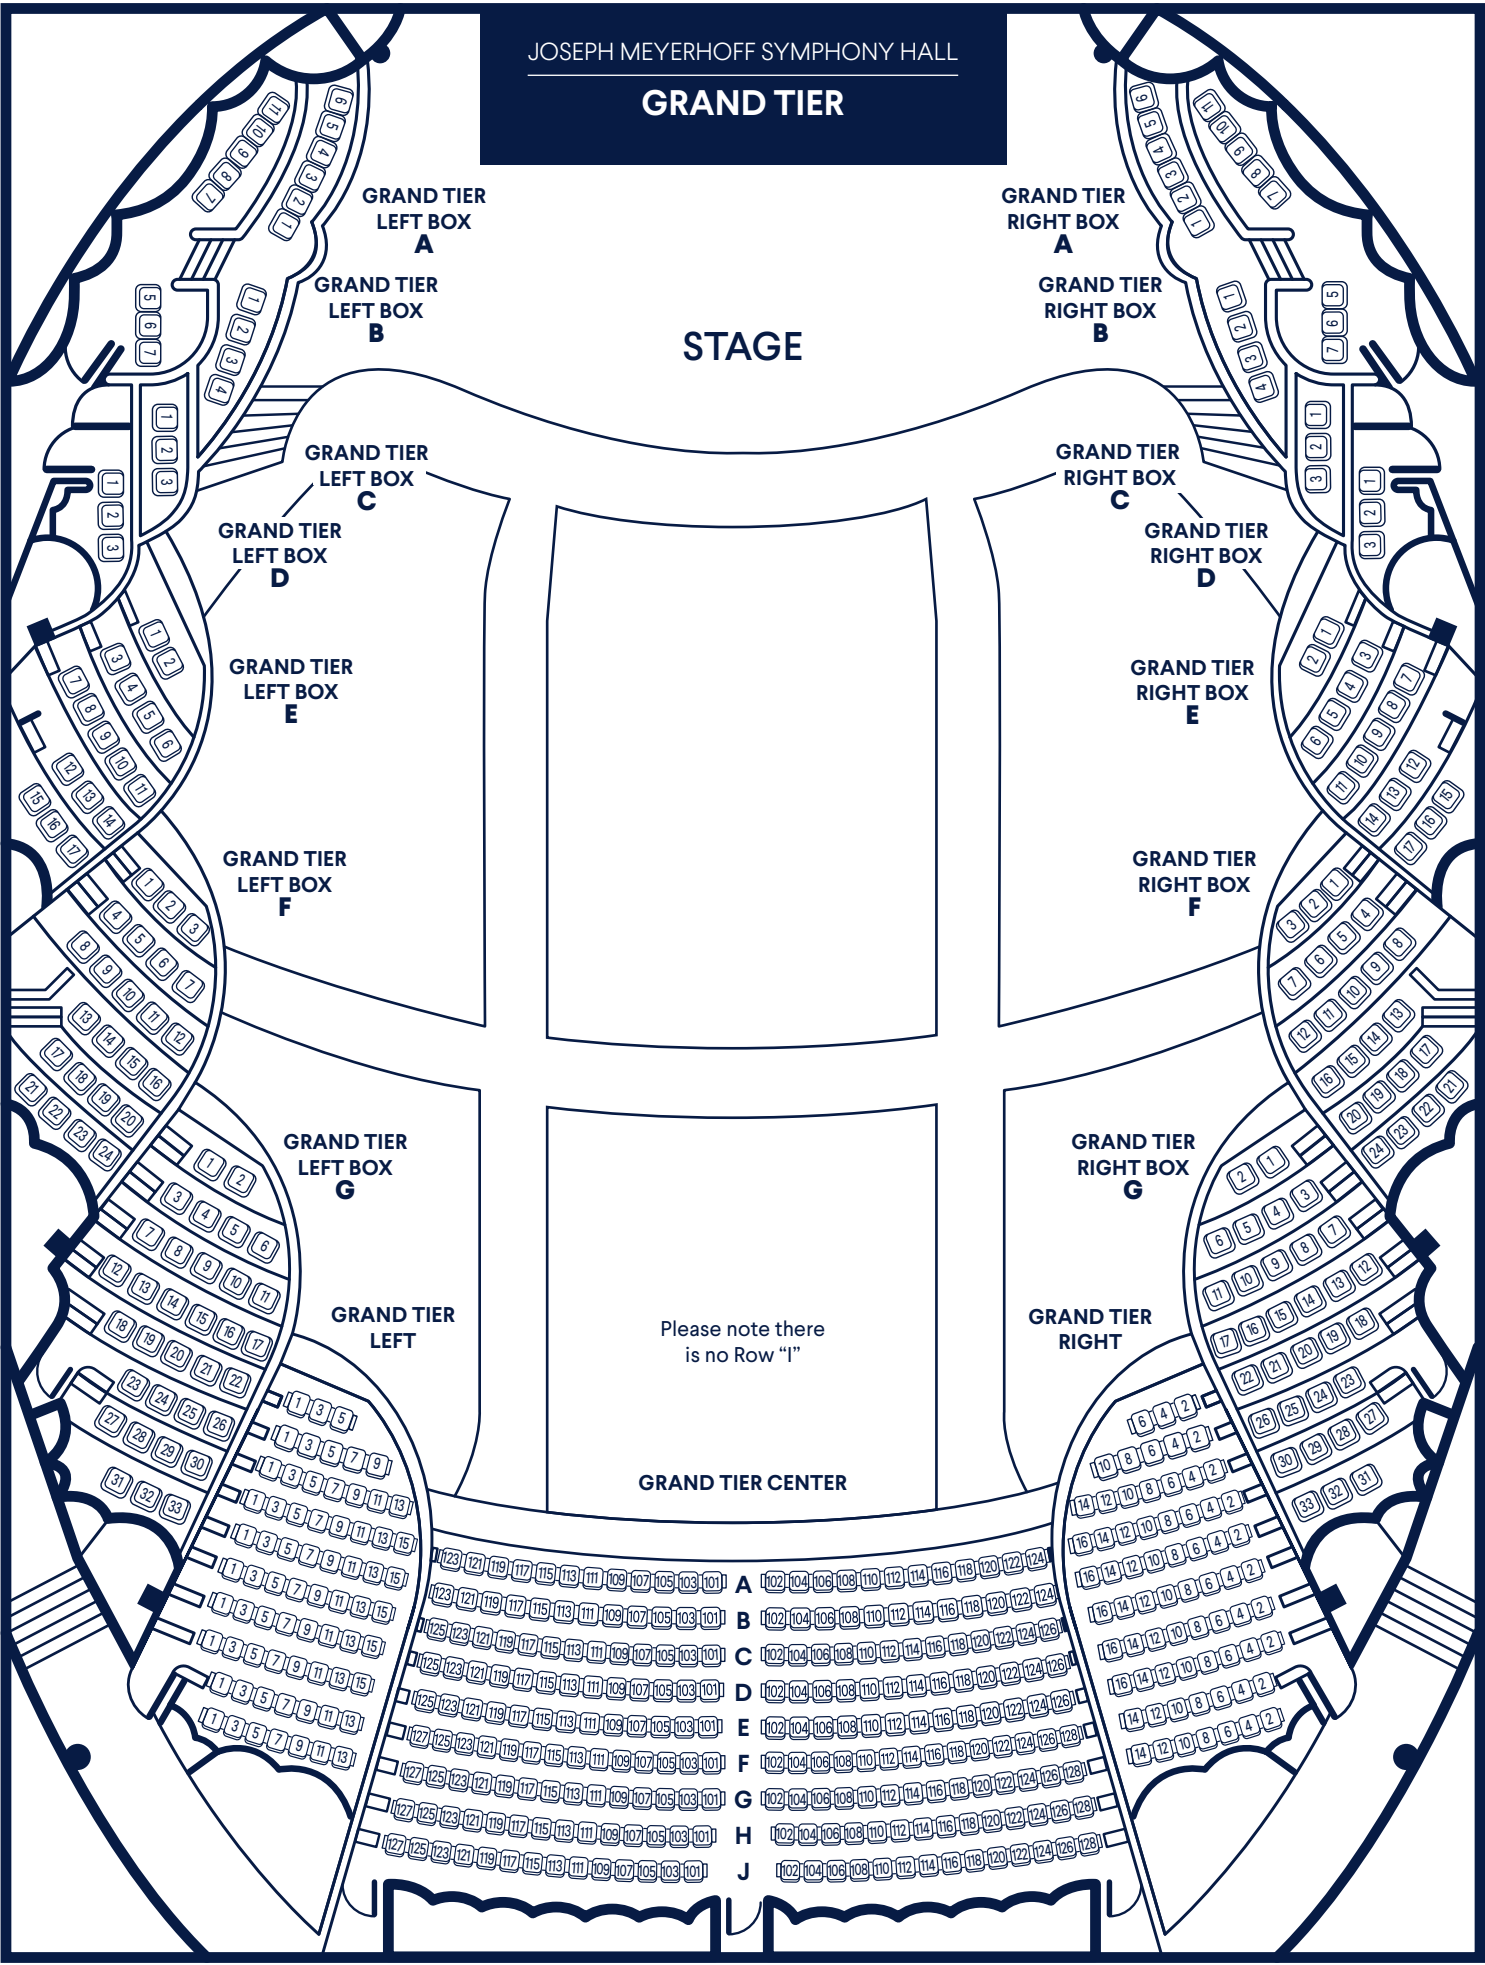

JOSEPH MEYERHOFF SYMPHONY HALL
ORCHESTRA (MAIN LEVEL)

STAGE

LEFT

RIGHT

CENTER

Seats · Odd Numbers 31 to 1

Seats · Even Numbers 2 to 32

Seats in rows B & C are subject to stage extensions.
 Patrons seated in these seats may need to be resealed.

♿ Wheelchair seating available on Rows B and R. **W** denotes space for wheelchair, **A** denotes seat for companion.
 Please note there is no Row "A", "I", or "O".

GRAND TIER

GRAND TIER LEFT BOX A

GRAND TIER LEFT BOX B

GRAND TIER LEFT BOX C

GRAND TIER LEFT BOX D

GRAND TIER LEFT BOX E

GRAND TIER LEFT BOX F

GRAND TIER LEFT BOX G

GRAND TIER LEFT

GRAND TIER RIGHT BOX A

GRAND TIER RIGHT BOX B

GRAND TIER RIGHT BOX C

GRAND TIER RIGHT BOX D

GRAND TIER RIGHT BOX E

GRAND TIER RIGHT BOX F

GRAND TIER RIGHT BOX G

GRAND TIER RIGHT

STAGE

Please note there is no Row "I"