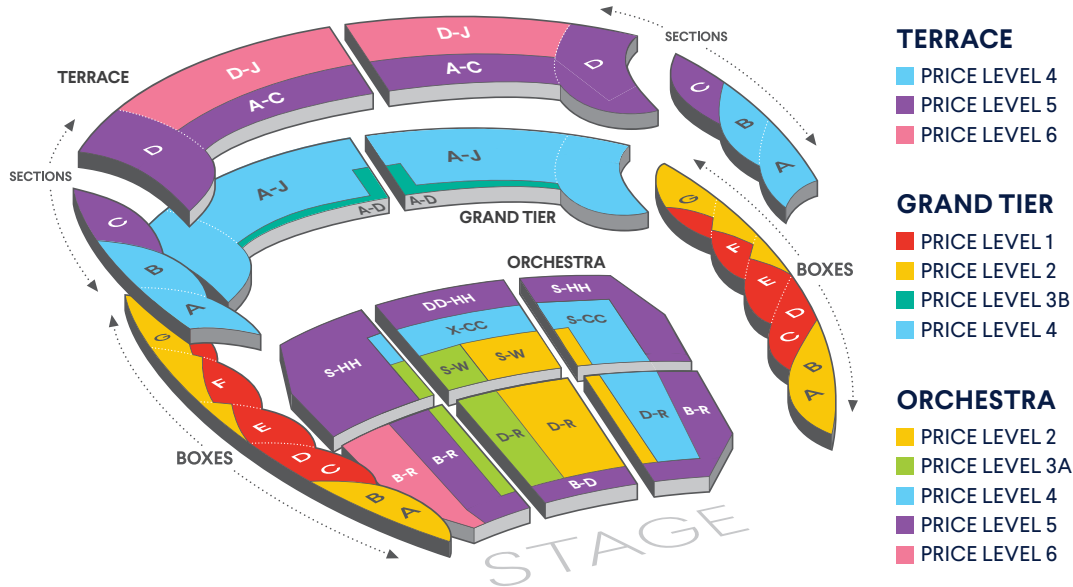

Seating Chart and Pricing

JOSEPH MEYERHOFF SYMPHONY HALL

PRICE LEVEL 1	PRICE LEVEL 2	PRICE LEVEL 3A	PRICE LEVEL 3B	PRICE LEVEL 4	PRICE LEVEL 5	PRICE LEVEL 6

FIXED SERIES | PRICE PER SERIES

		PRICE LEVEL 1	PRICE LEVEL 2	PRICE LEVEL 3A	PRICE LEVEL 3B	PRICE LEVEL 4	PRICE LEVEL 5	PRICE LEVEL 6
THURSDAY CLASSICAL: 6 CONCERTS	C	$534	$378	$324	$270	$240	$192	$138
FRIDAY CLASSICAL: 6 CONCERTS	G	$534	$378	$324	$270	$240	$192	$138
SATURDAY CLASSICAL: 5 CONCERTS	N	$445	$315	$270	$225	$200	$160	$115
CASUAL CONVERSATIONS: 3 CONCERTS	CC	$267	$189	$162	$135	$120	$96	$69
SUNDAY CLASSICAL: 6 CONCERTS	K, L	$534	$378	$324	$270	$240	$192	$138
SATURDAY & SUNDAY POPS: 6 CONCERTS	V, W	$534	$378	$324	$270	$240	$192	$138
FAMILY: 2 CONCERTS	FAM	$36	$30	$30	$30	$26	$20	$20
FILM: 3 CONCERTS	FMS	$228	$195	$168	$168	$144	$117	$93
CHILD PACKAGE AGES 4-12		$156	$138	$120	$120	$102	$84	$66

PREMIUM BOX SEATS ARE ONLY AVAILABLE TO DONORS OF $1,200 OR MORE. PLEASE CONTACT PATRON SUPPORT AT 410.783.8000 FOR MORE INFORMATION.

CHOOSE YOUR OWN SERIES AND ADD-ON PRICING | PRICE PER CONCERT

	PRICE LEVEL 1	PRICE LEVEL 2	PRICE LEVEL 3A	PRICE LEVEL 3B	PRICE LEVEL 4	PRICE LEVEL 5	PRICE LEVEL 6
CLASSICAL, POPS, & CASUAL CONVERSATIONS	$89	$63	$54	$45	$40	$32	$23
FILM	$76	$65	$56	$56	$48	$39	$31
CHILDREN AGES 4-12	$52	$46	$40	$40	$34	$28	$22
FAMILY	$18	$15	$15	$15	$13	$10	$10

SPECIAL EVENT PRICING | PRICE PER CONCERT

	PRICE LEVEL 1	PRICE LEVEL 2	PRICE LEVEL 3A	PRICE LEVEL 3B	PRICE LEVEL 4	PRICE LEVEL 5	PRICE LEVEL 6
YO-YO MA JOINS JONATHON HEYWARD (PREMIUM)*	N/A	N/A	$300	$225	$165	$145	$115
BSO FUSION	$60	$55	$47	$47	$38	$38	$30
LOVE ACTUALLY IN CONCERT	$76	$65	$56	$56	$48	$39	$31
CIRQUE NUTCRACKER	$76	$65	$56	$56	$48	$39	$31
CHILDREN AGES 4-12	$52	$46	$40	$40	$34	$28	$22
HOLIDAY SPECTACULAR	$76	$65	$56	$56	$48	$39	$31
CHILDREN AGES 4-12	$52	$46	$40	$40	$34	$28	$22
LUNAR NEW YEAR	$50	$40	$30	$30	$20	$20	$20
HEYWARD PAYS TRIBUTE TO ELLINGTON	$89	$63	$54	$45	$40	$32	$23

PREMIUM: Discounts may not be available for concerts labeled as premium. Children's discount available in non-premium seating areas for designated concerts (Ages 4-12).

Please visit BSOMusic.org or contact Patron Support at 410.783.8000 for more information.

Please note all artists, dates, prices, fees, discounts, and programs are subject to change. Prices vary by concert as does subscriber savings and all seating requests are subject to availability.