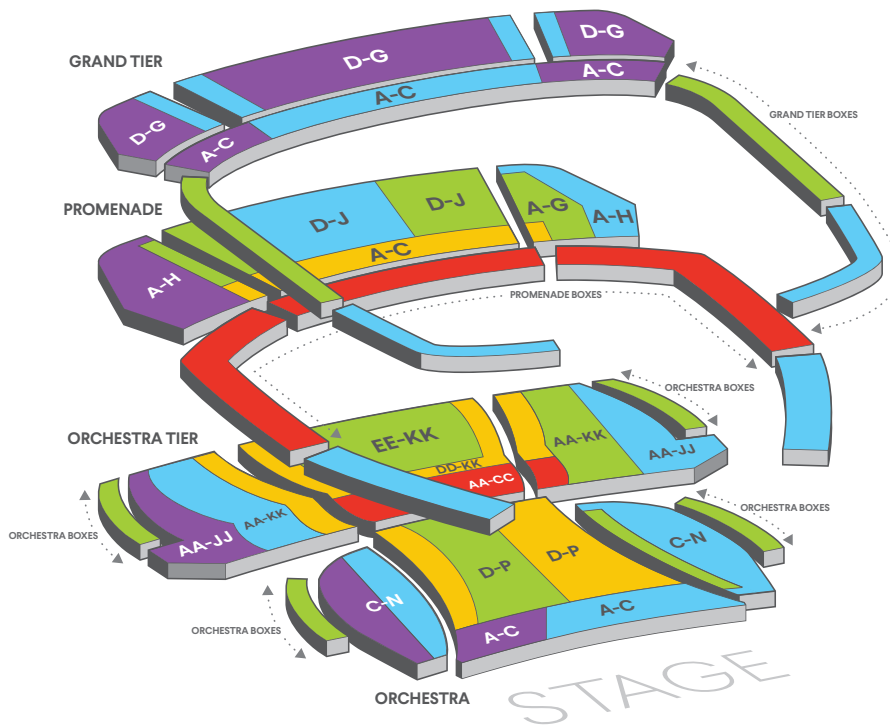

Seating Chart and Pricing

THE MUSIC CENTER AT STRATHMORE

GRAND TIER

- PRICE LEVEL 3
- PRICE LEVEL 4
- PRICE LEVEL 5

PROMENADE

- PRICE LEVEL 1
- PRICE LEVEL 2
- PRICE LEVEL 3
- PRICE LEVEL 4
- PRICE LEVEL 5

ORCHESTRA TIER

- PRICE LEVEL 1
- PRICE LEVEL 2
- PRICE LEVEL 3
- PRICE LEVEL 4
- PRICE LEVEL 5

ORCHESTRA

- PRICE LEVEL 2
- PRICE LEVEL 3
- PRICE LEVEL 4
- PRICE LEVEL 5

	PRICE LEVEL 1	PRICE LEVEL 2	PRICE LEVEL 3	PRICE LEVEL 4	PRICE LEVEL 5

FIXED SERIES | PRICE PER SERIES

THURSDAY CLASSICAL: 6 CONCERTS

T	$528	$396	$324	$270	$192

SATURDAY CLASSICAL: 5 CONCERTS

A, B	$440	$330	$270	$225	$160

SUNDAY CLASSICAL: 5 CONCERTS

S	$440	$330	$270	$225	$160

FRIDAY POPS: 6 CONCERTS

FP	$528	$396	$324	$270	$192

FILM: 3 CONCERTS

FMS	$195	$168	$144	$117	$93

CHILD PACKAGE AGES 4-12

	$138	$120	$102	$84	$66

PREMIUM BOX SEATS ARE ONLY AVAILABLE TO DONORS OF $1,200 OR MORE. PLEASE CONTACT PATRON SUPPORT AT 877.276.1444 FOR MORE INFORMATION.

CHOOSE YOUR OWN SERIES AND ADD-ON PRICING | PRICE PER CONCERT

CLASSICAL & POPS

	$88	$66	$54	$45	$32

FILM

	$65	$56	$48	$39	$31

CHILDREN AGES 4-12

	$46	$40	$34	$28	$22

SPECIAL EVENT PRICING | PRICE PER CONCERT

YO-YO MA JOINS JONATHON HEYWARD (PREMIUM)*

Please note that you must be a 2024-25 BSO Season subscriber to purchase individual tickets. Visit [BSOMusic.org/Gala](https://www.bso.org/Gala) for more information.

	$300	$225	$165	$145	$115

BSO FUSION

	$65	$56	$48	$39	$31

CIRQUE NUTCRACKER

	$65	$56	$48	$39	$31

CHILDREN AGES 4-12

	$46	$40	$34	$28	$22

LUNAR NEW YEAR

	$50	$40	$30	$30	$20

PREMIUM: Discounts may not be available for concerts labeled as premium. Children's discount available in non-premium seating areas for designated concerts (Ages 4-12). Please visit [BSOMusic.org](https://www.bso.org) or contact Patron Support at 877.276.1444 for more information.

Please note all artists, dates, prices, fees, discounts, and programs are subject to change.

Prices vary by concert as does subscriber savings and all seating requests are subject to availability.